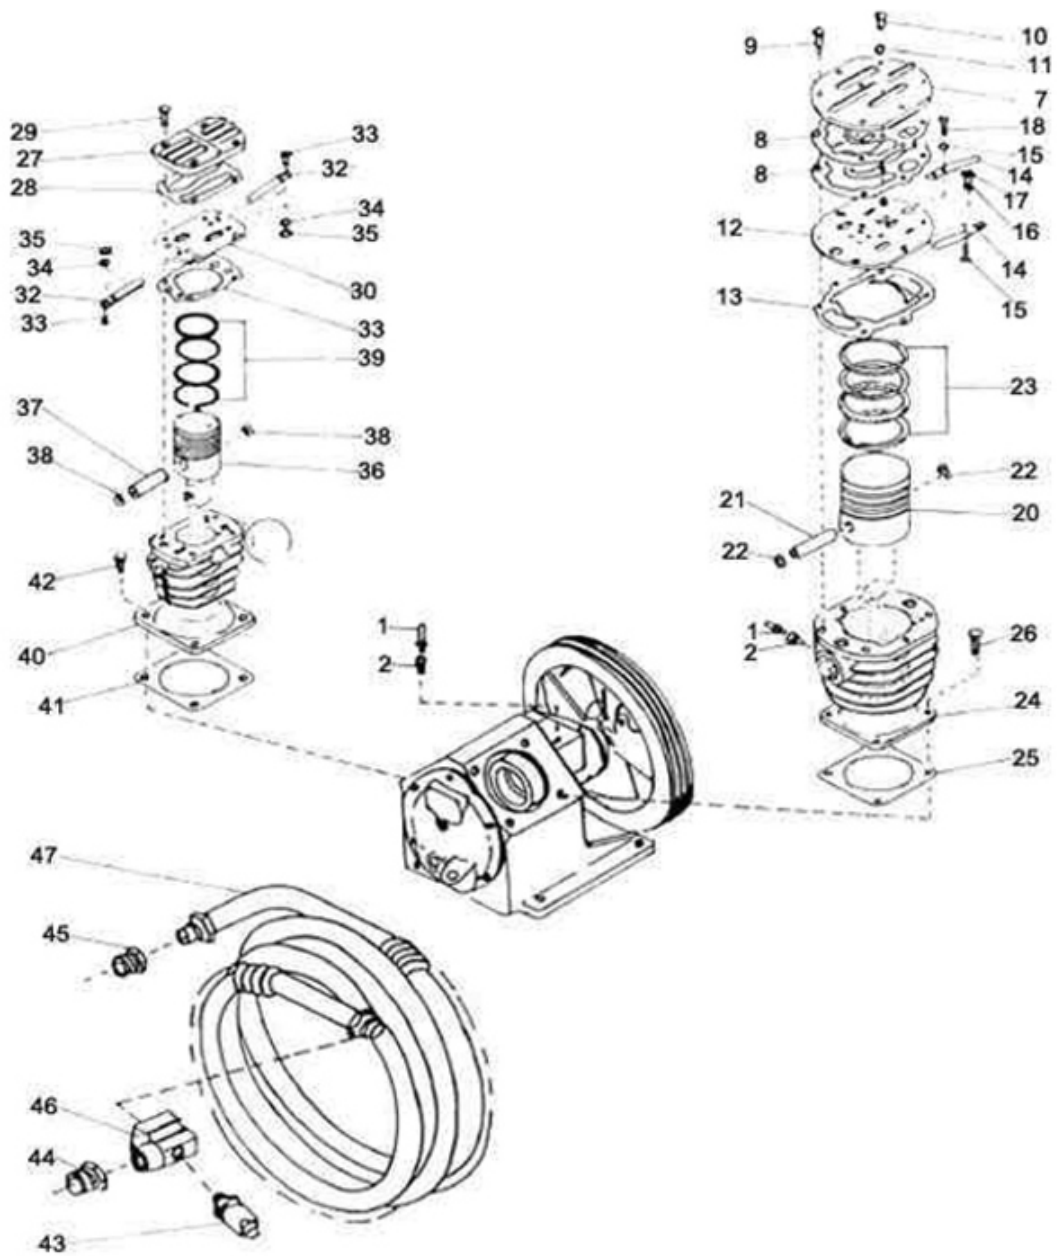

1. COMPRESSOR - MODEL 253

All manufacturer's names, numbers, photos, product description and/or part numbers are used for reference purposes only & it is not implied that any part listed is the product of these manufacturers. Since Approvement are made from time to time, the illustration and specifications are subject to change without notice.